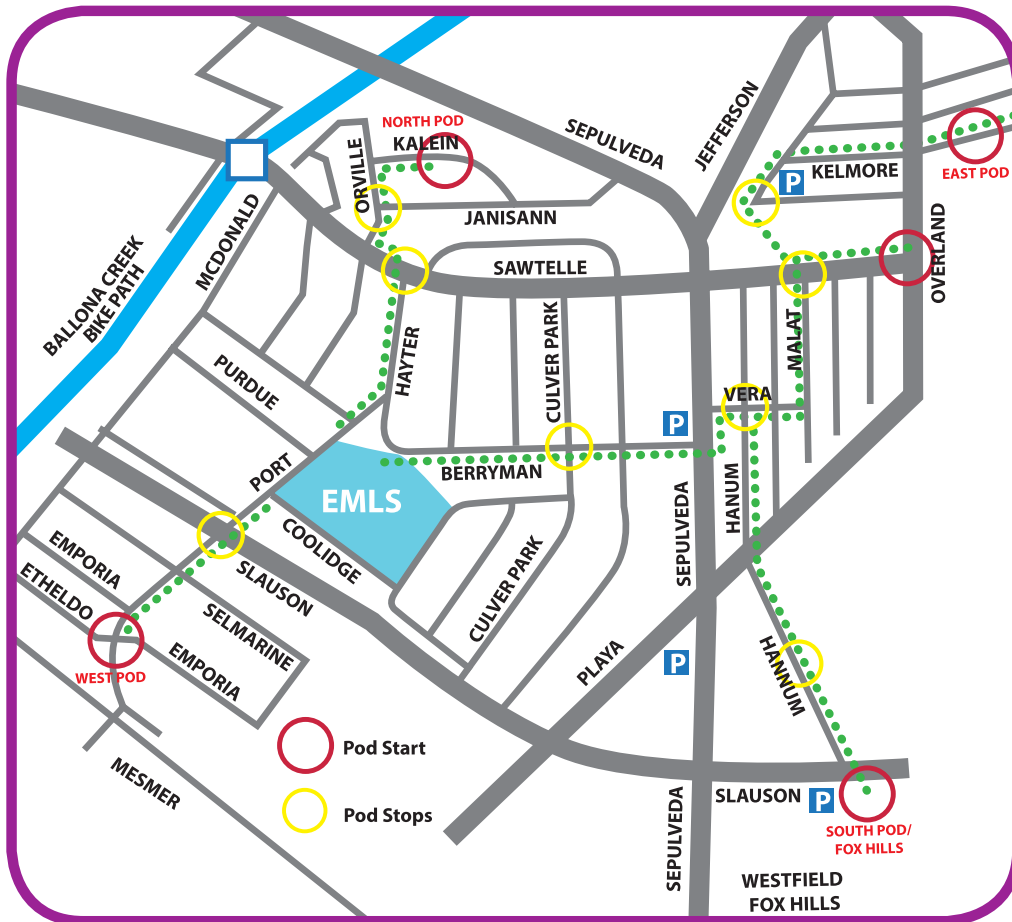

El Marino Walking School Buses

Join a Pod! Join the Fun!

Every Thursday • 5 Meetup Sites

Lets get those little dolphins swimming to school!
Meet at a starting point or join a pod along the way.
Walk more, drive less.

ROUTES AND SCHEDULES

North Pod:

Kalein	8:15
Orville/Janisann	8:20
Sawtelle/Hayter	8:25
EMLS	8:30
<i>(parking options: Sawtelle)</i>	

West Pod:

Port/Ethelido	8:15
Port/Slauson	8:20
EMLS	8:30
<i>(parking options: Port; Slauson)</i>	

East Pod:

Kelmore	8:05
(start at Overland/Sawtelle)	8:10
Stever/Kinston	8:15
Hannum/Vera	8:25
Berryman/Culver Park	8:35
EMLS	8:40
<i>(parking options: Stever/Kinston; Sepulveda/Berryman /7-11; Berryman)</i>	

South/Fox Hills Pod:

Slauson/Hannum	8:05
(Starbucks)	
Condos (?)	8:15
Hannum/Playa	8:20
Hannum/Vera	8:25
(Join the West Pod)	
<i>(parking options: Westfield, BevMo)</i>	